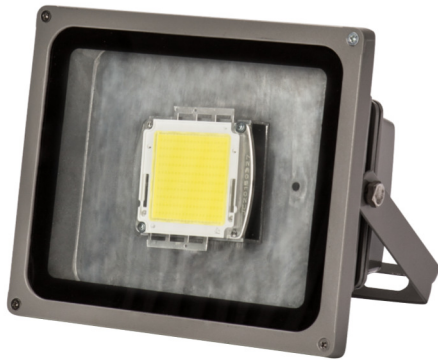

Inferno Strobocop LED

Light Barrier

Inferno Strobocop LED is the next generation security strobe. It produces a blinding, intense flashlight that renders the intruder unable to see. Inferno Strobocop LED has an irregular flash pattern to shock and disorientate. It effects and reduces the sense of locality in dark spaces.

Inferno Strobocop LED is with advantage combined with Inferno Sound Barriers for maximum effect, but can be used as a stand-alone security device.

- **Intensive irregular flashlight**
- **Hard to see - hard to take**
- **Reduces sense of locality**
- **Work with all alarm systems**

Installation of the Inferno Strobocop LED cheats the intruder of the few minutes that could be used between alarm activation and arrival of security or police, protecting the secured areas for that crucial period of time .

The patented irregular flashes, produced by Inferno Strobocop LED, reduce the judgement of distance and the sense of locality. It's hard in dark spaces to successfully carry out the burglary.

Flash intensity	7 - 12 flashes/s, irregular
Dimensions	B = 225 mm/ 8.9 in H = 185 mm/ 7.3 in D = 145 mm/ 5.7 in
Weight	1.5 kg/ 3.3 lb
Power	12 V, 36 W
IP class	IP 65